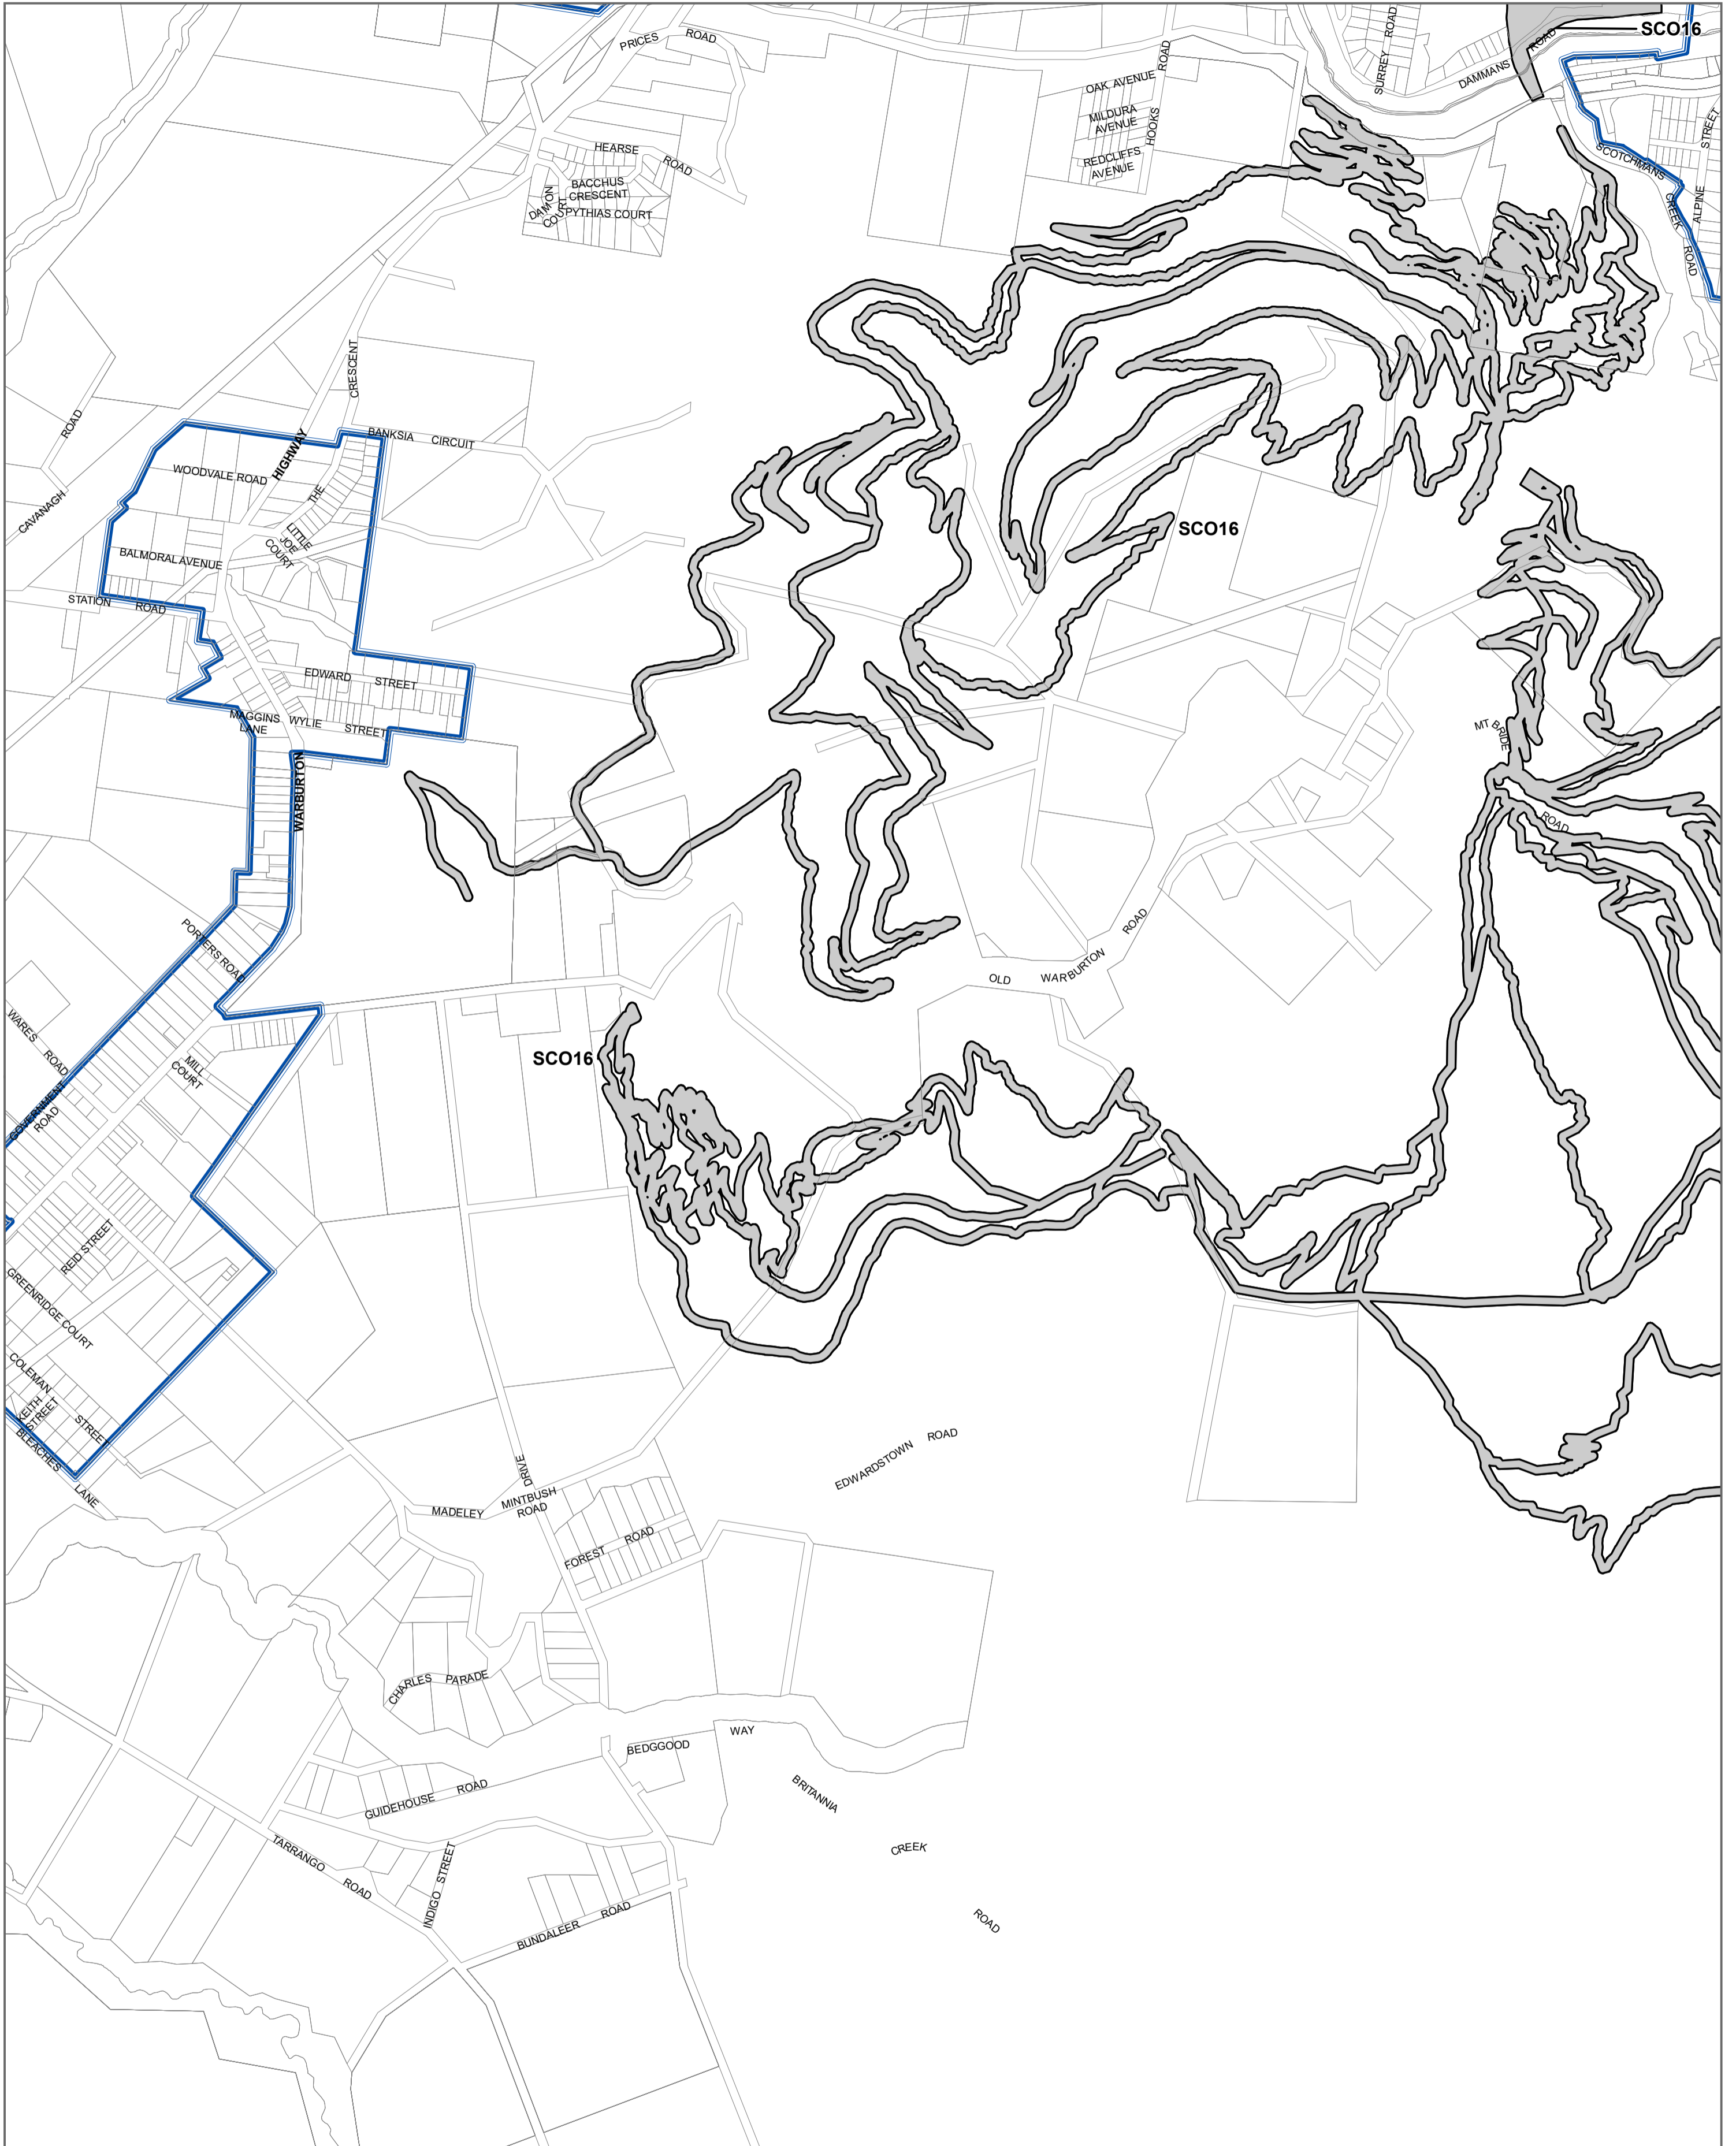

YARRA RANGES PLANNING SCHEME - LOCAL PROVISION AMENDMENT C198yran

LEGEND
 SCO16 - Specific Controls Overlay - Schedule 16

Municipal Boundary
 Land Outside Urban Growth Zone

Disclaimer
 This publication may be of assistance to you but the State of Victoria and its employees do not guarantee that the publication is without flaw of any kind or is wholly appropriate for your particular purposes and therefore disclaims all liability for any error, loss or other consequence which may arise from you relying on any information in this publication.

© The State of Victoria Department of Transport and Planning 2023

Australian Map Grid Zone 55

 Planning Group
 Print Date: 23/02/2023
 Amendment Version: 3

 Department of Transport and Planning

INDEX TO ADJOINING SCHEME MAPS